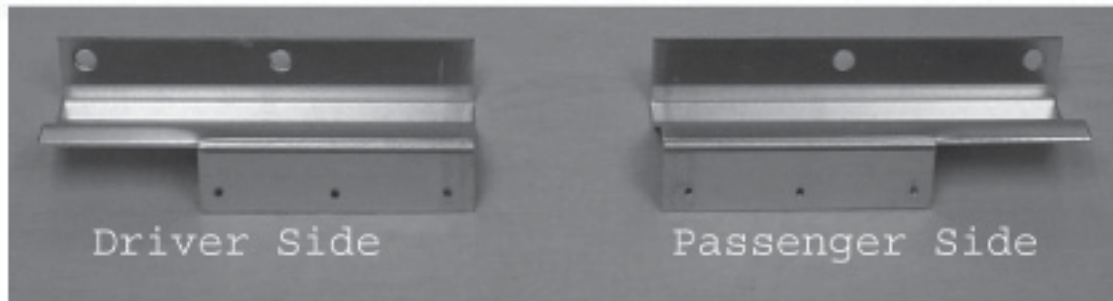

Buggies Unlimited
888-444-9994
buggiesunlimited.com

RDC CC1 WDGR DLX DELUXE WOODGRAIN RADIO CONSOLE

Installation Instructions for Club Car 1982 - 1999 Models

F. Attach Driver and Passenger Side Mounting Brackets

1. Install Brackets into Radio Console .

2. Using 6 included screws attach brackets to Radio Console. Use care not to overtighten.

RDC CC1 WDGR DLX DELUXE WOODGRAIN RADIO CONSOLE

Installation Instructions for Club Car 1982 - 1999 Models